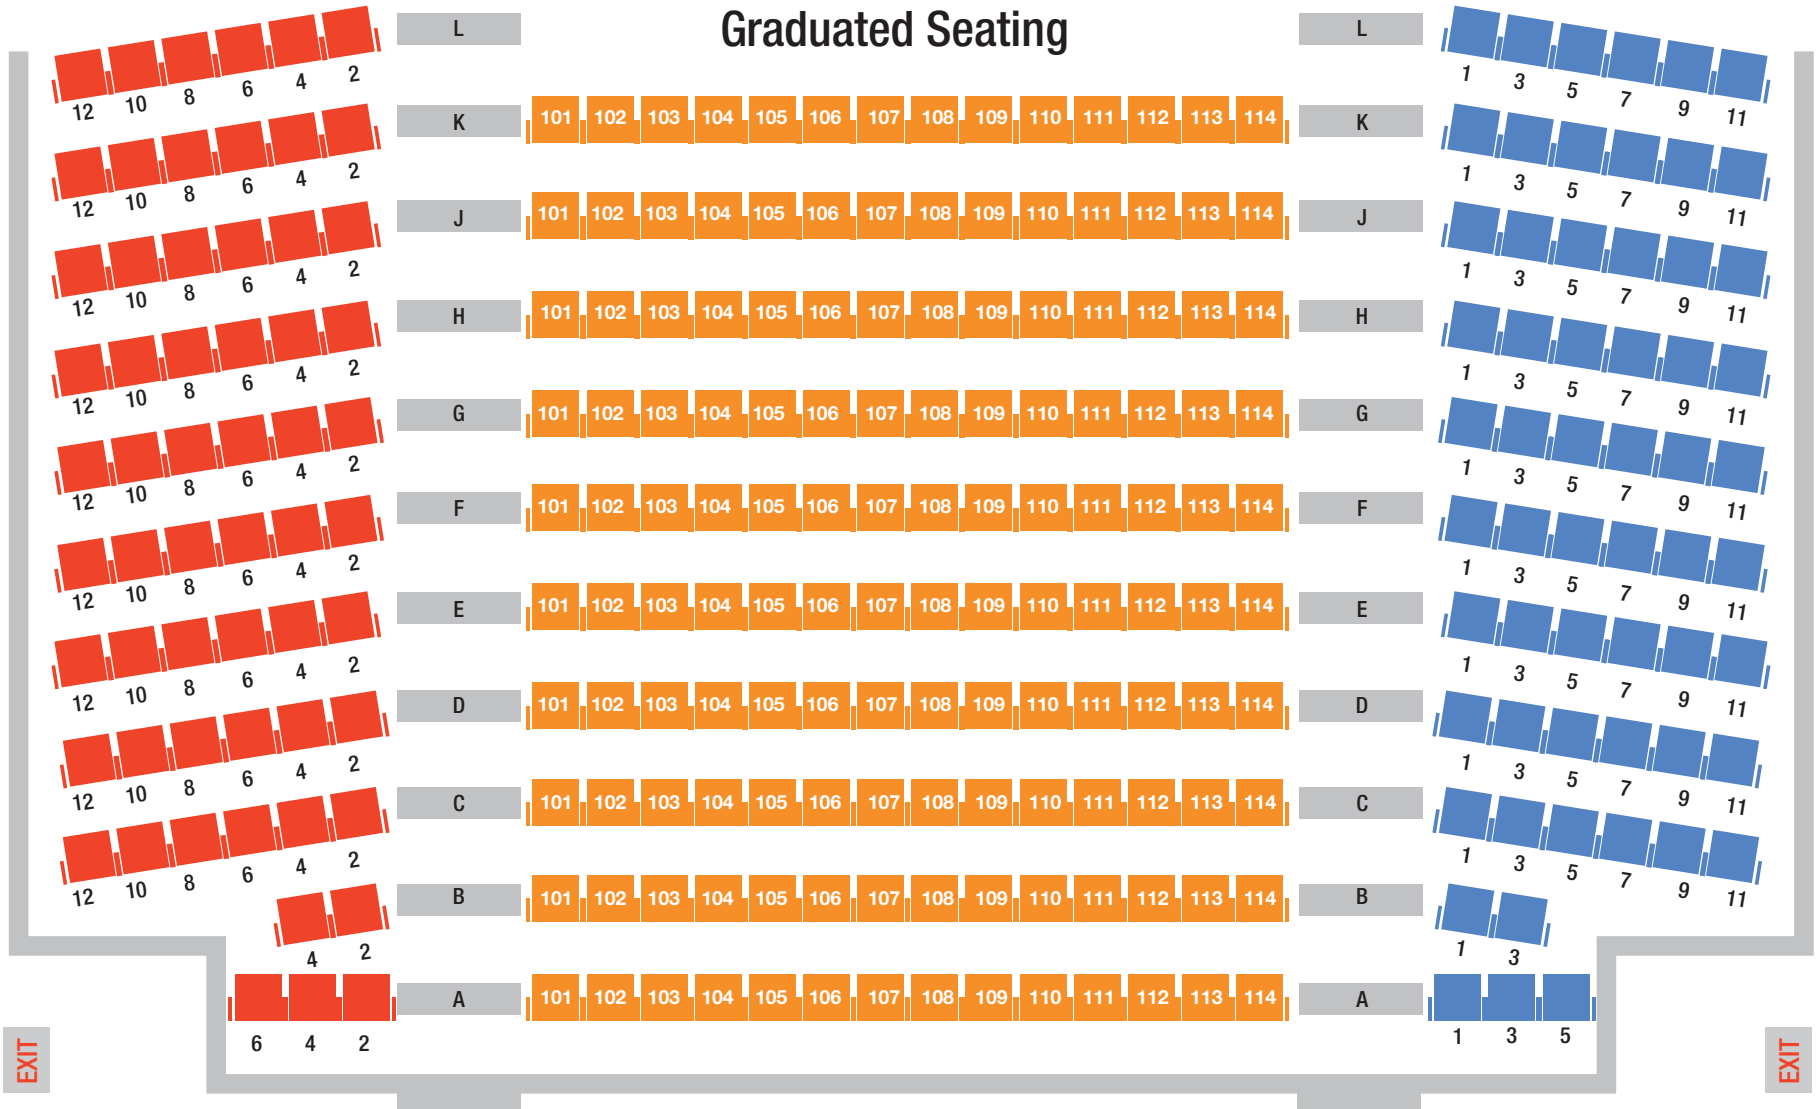

# Graduated Seating

# Main Floor Seating

Rows 1 and 2 are handicap and wheelchair accessible

# STAGE